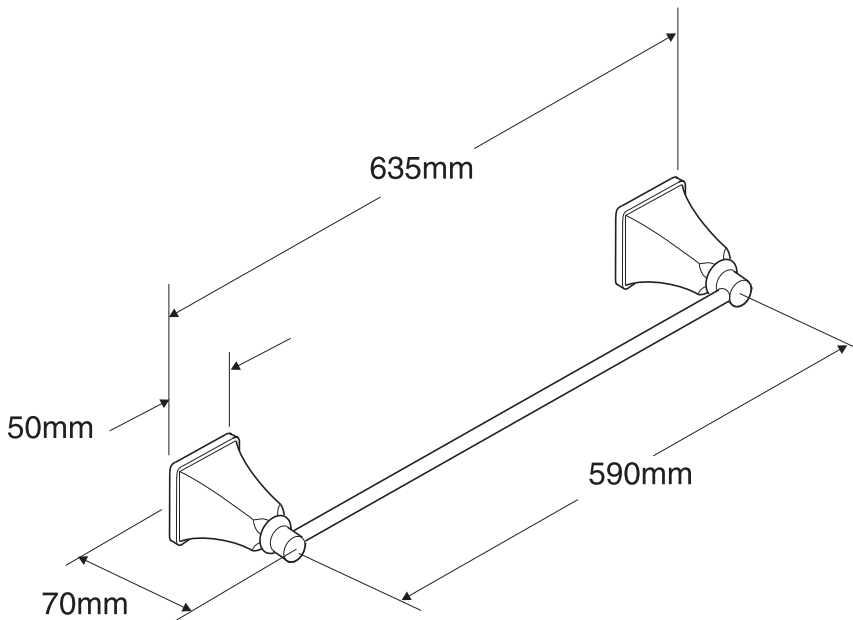

Memoirs Stately 580mm towel rail

Memoirs Stately accessories offer refined elegance with an Art Deco feel and complement the Memoirs Stately brassware range. Durable solid brass construction.

Product	486W-4 Memoirs Stately 580mm towel rail W635xD70mm
Finishes	Polished chrome (-CP), French gold (-AF)
Fixings	Fixings included
Associated products	Memoirs Stately brassware, showers and accessories range
Recommended suites	Iron Works, Porttrait, Devonshire suites

To order, please use the product code and add the finish reference, eg. -00 for white.

All measurements shown are in millimetres.
Sizes are approximate.

P5113